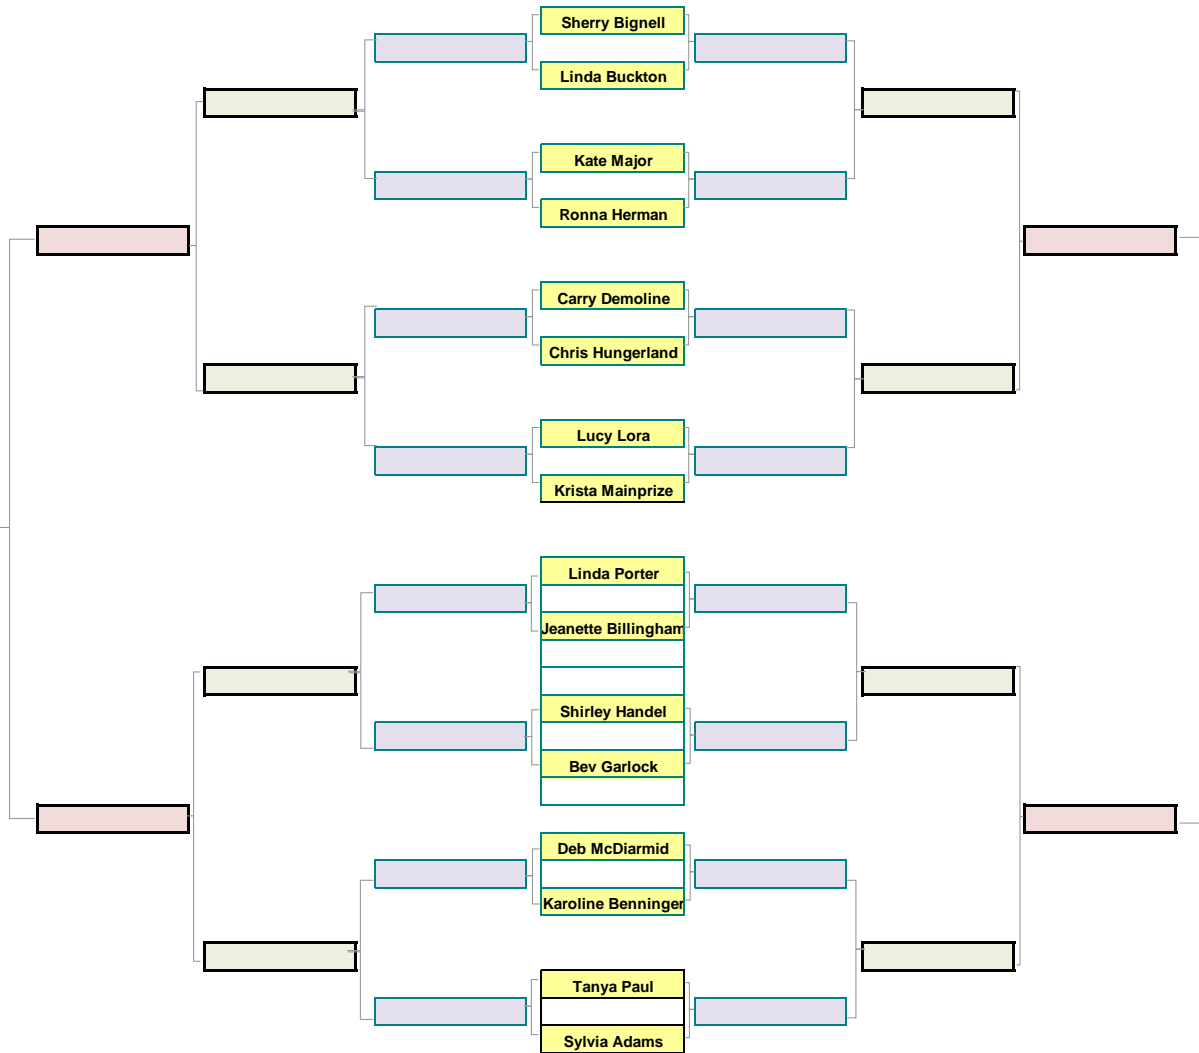

Ladies Single Match Play

B SIDE

Winner Goes to "A" Side

A SIDE

B Side Winner

CHAMPION
(loser to bottom bracket)

Third Place

Second Place

Loser A

Winner B