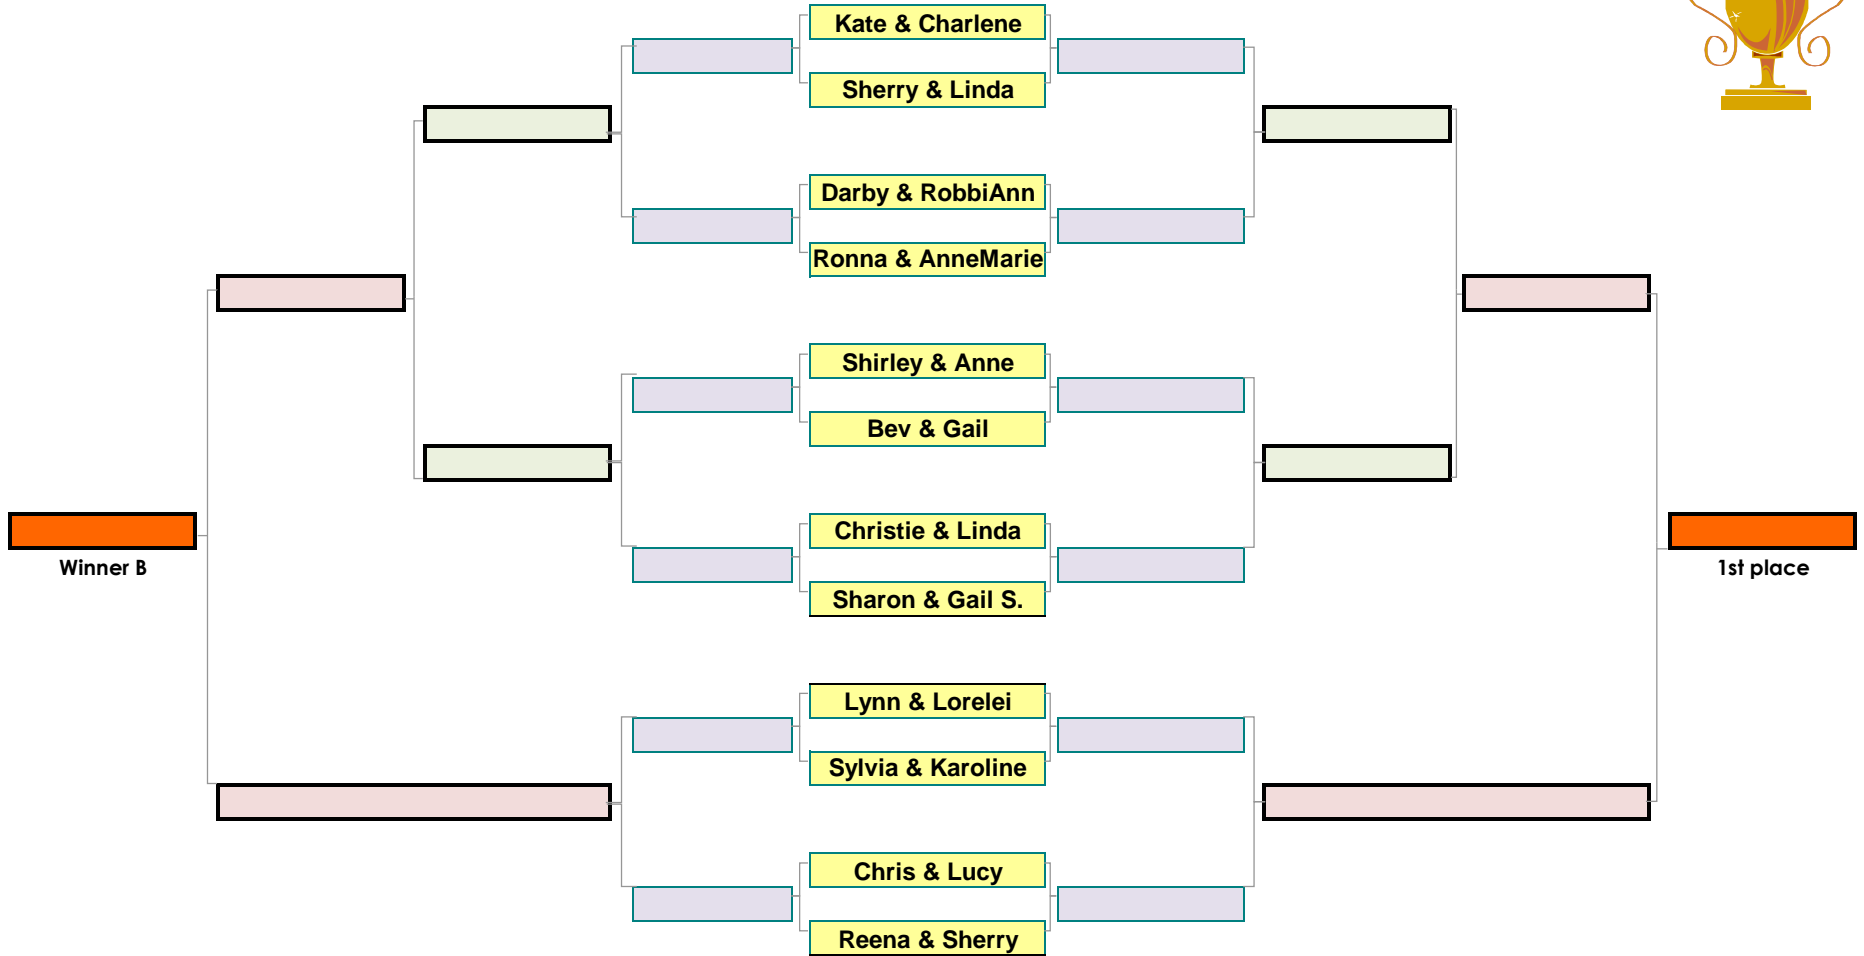

Ladies Doubles Match Play 2022

B SIDE

Winner Goes to "A" Side

A SIDE

| | |
|-----------|--------|
| Game 1 | 29-Jun |
| Game 2 | 19-Jul |
| Game 3 | 20-Aug |
| Game 4 | 31-Aug |
| A-B Final | 10-Sep |