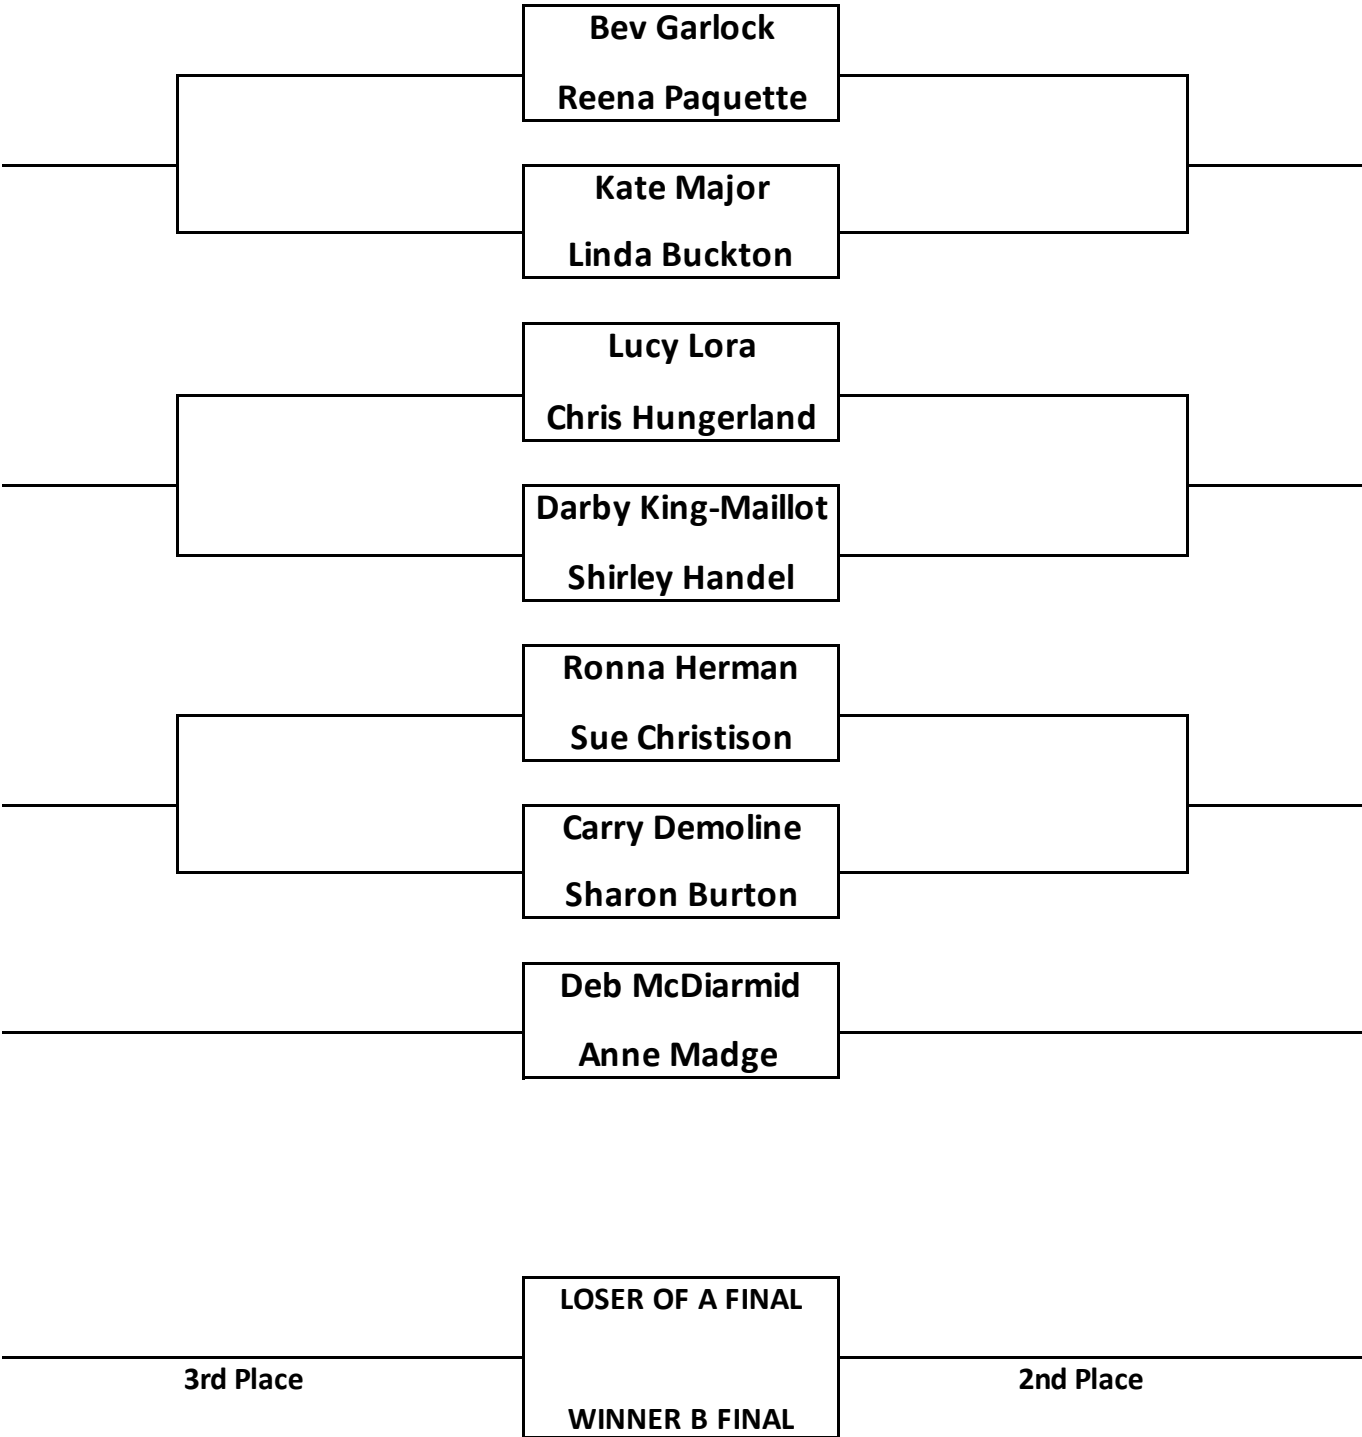

B SIDE

| Game | Complete By |
|-------------|--------------------|
| Game 1 | 29-Jun |
| Game 2 | 19-Jul |
| Game 3 | 20-Aug |
| Game 4 | 31-Aug |
| A-B Final | 10-Sep |

Ladies Singles Match Play 2021

*****Winner Goes to "A" Side*****

A SIDE