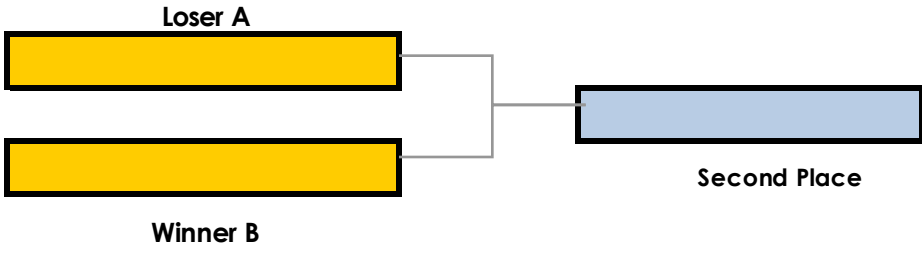

# Ladies

B SIDE

Winner B

<b>Game 1</b>	29-Jun
<b>Game 2</b>	19-Jul
<b>Game 3</b>	20-Aug
<b>Game 4</b>	31-Aug
<b>A-B Final</b>	10-Sep

# Doubles Match Play 2021

Winner Goes to "A" Side

A SIDE

1st place