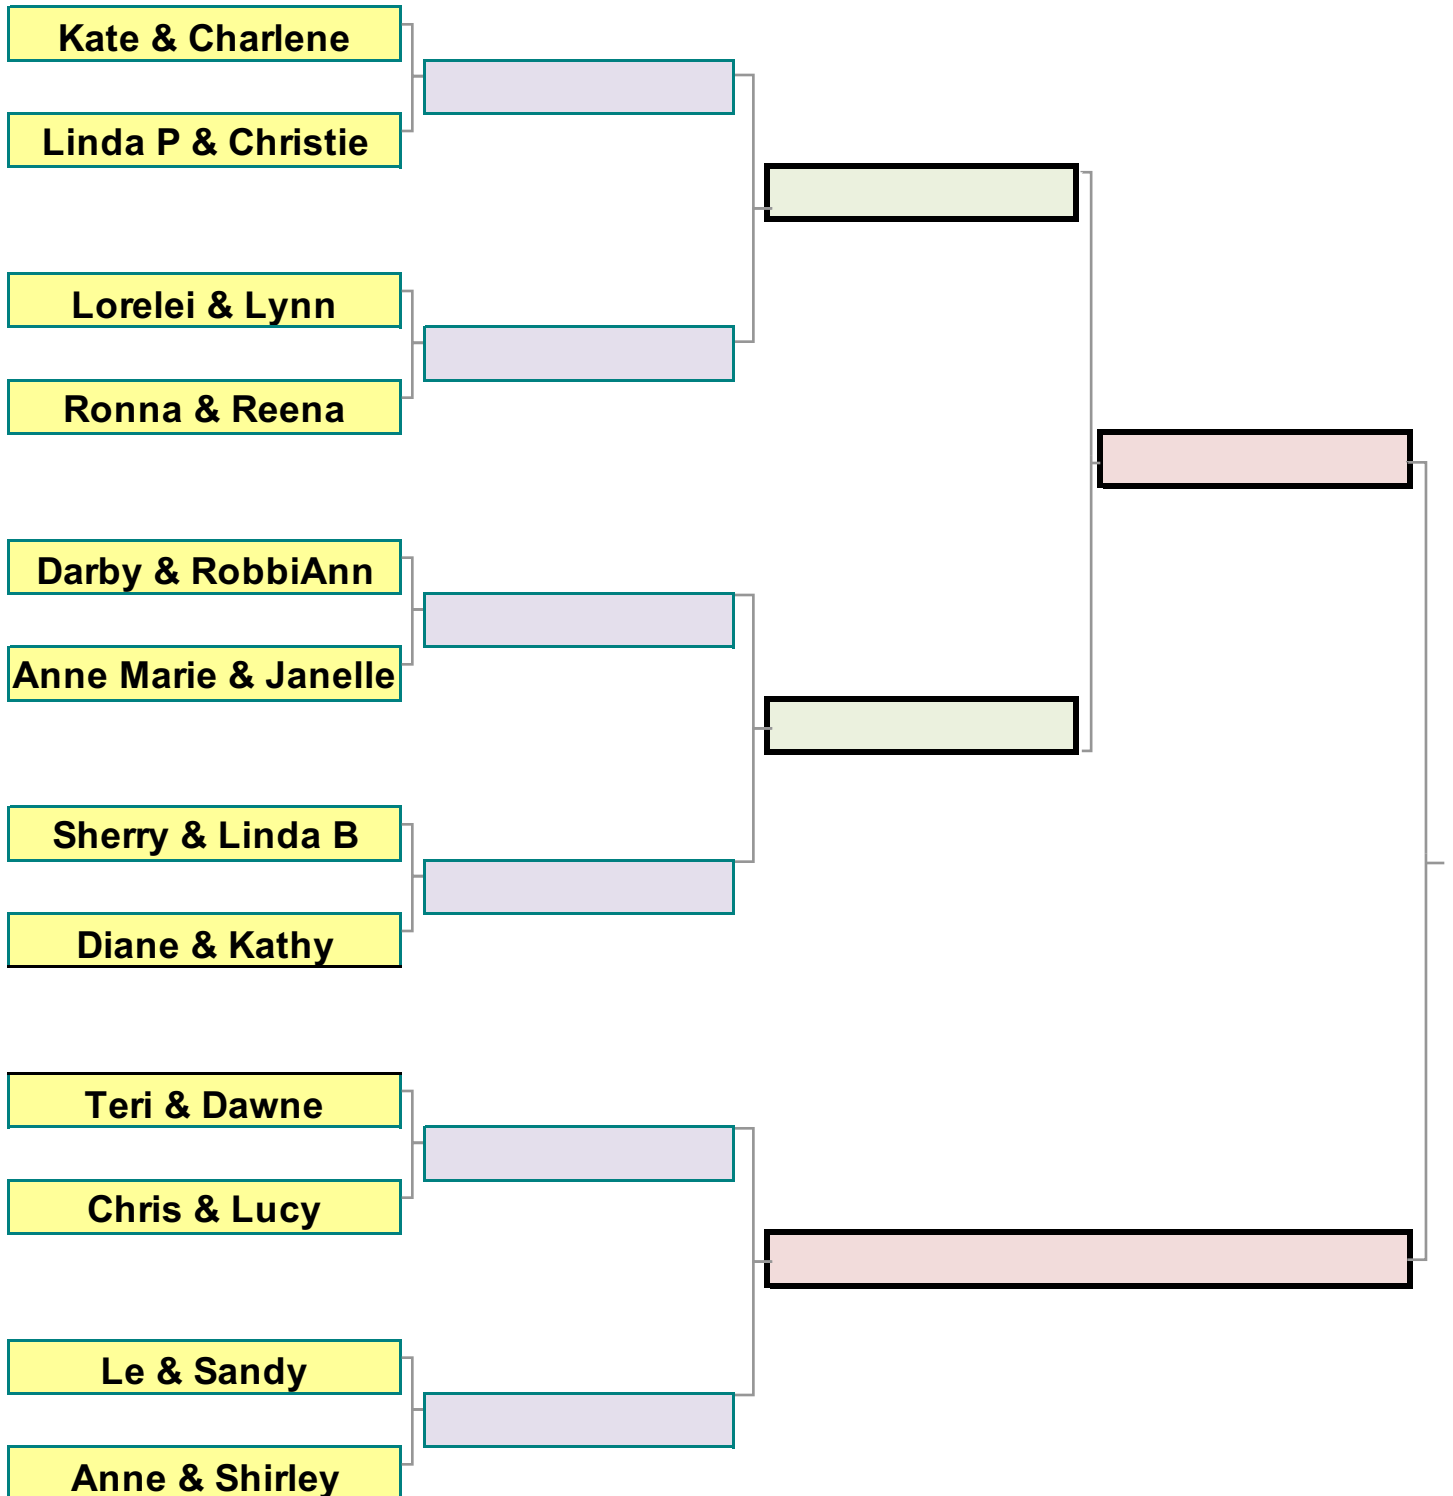

# Ladies

B SIDE

Winner B

<b>Game 1</b>	29-Jun
<b>Game 2</b>	19-Jul
<b>Game 3</b>	20-Aug
<b>Game 4</b>	31-Aug
<b>A-B Final</b>	10-Sep

# Doubles Match Play 2021

Winner Goes to "A" Side

A SIDE

1st place