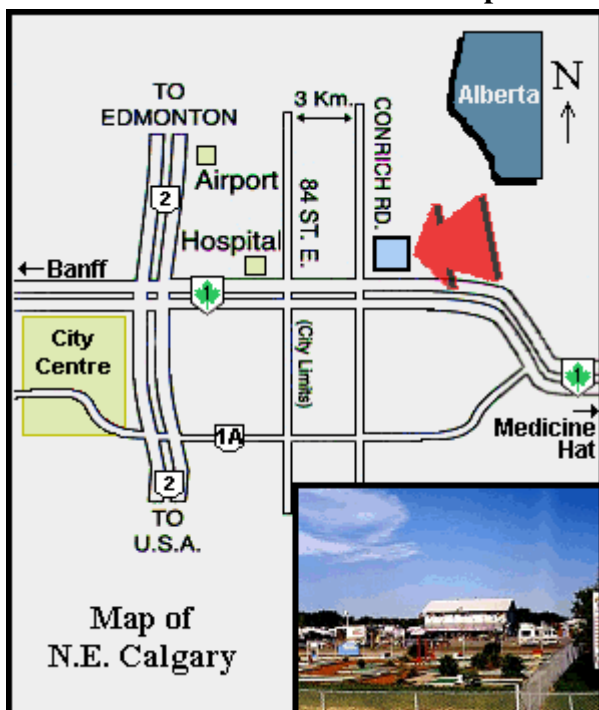

Camping Information

Mountain View Farm Camp Ground (3 Miles From the Rec. Center)

Mountain View Farm Camping
Located only 3 km east of Calgary
on the Trans-Canada Highway 1.
Sorry no large dogs allowed.